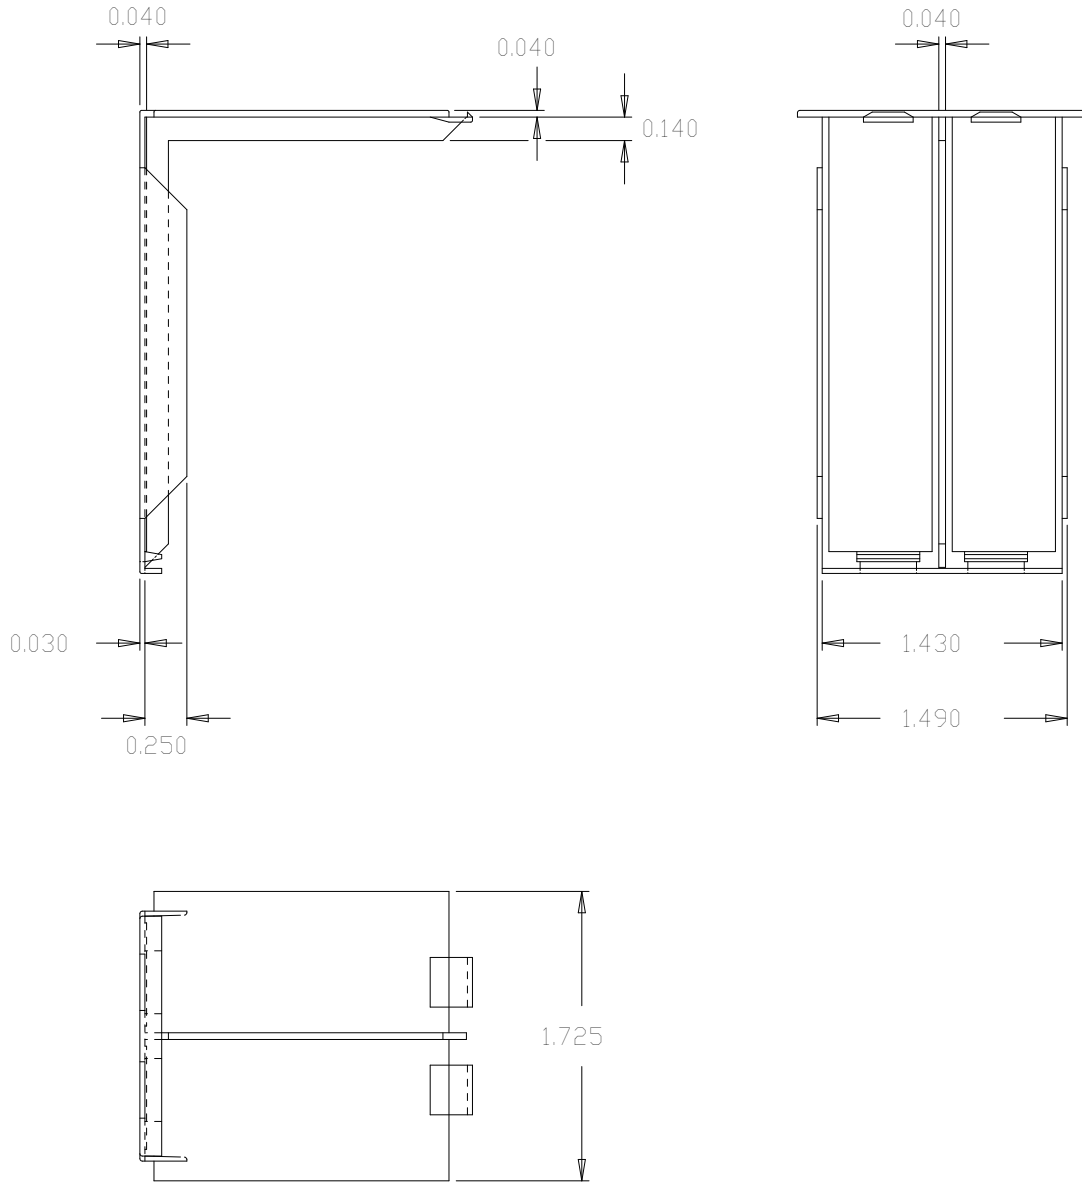

Part No. A02915

29 x 1 1/2" 'A' Range Extra Wide
Full Insulation Cover

Dimensions in inches.